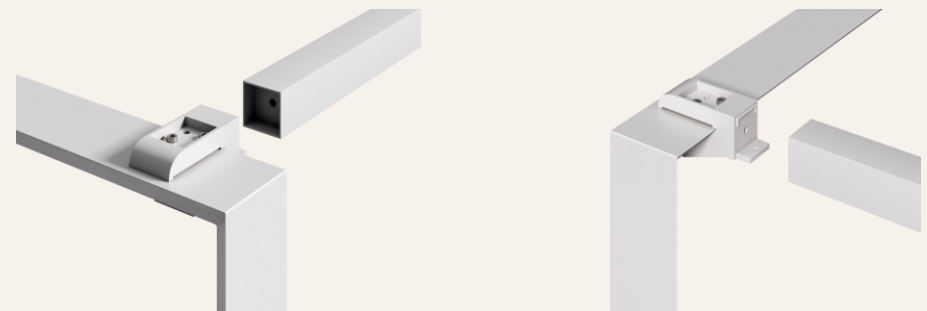

03

Meeting
Table

04

File
Cabinet

Venus Series Triangle Frame

Connector A

Connector B

01

Office Desk

PRODUCT DETAIL

Model No. W × D × H

XS-VN1608A 1600x800x750

XS-VN1808A 1800x800x750

XS-VN2009A 2000x900x750

Model No. W × D × H

XS-VN1608B 1600x800x750