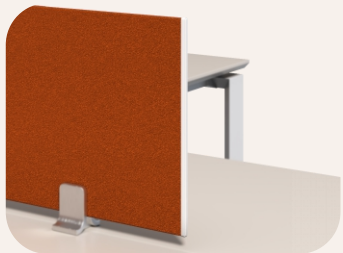

Model No. W × D × H

XS-VN1616B 1800x1600x750

XS-VN1816B 2000x1600x750

02 Office Workstation

6 Person Workstation

Model No.	W × D × H(mm)
XS-VN3612W	3600x1200x1050
XS-VN4214W	4200x1400x1050

- High quality anti scratch&heat resistant melamine laminated chipboard--E1 grade
- Tabletop: 25mm with 2mm double side bevel PVC edge banding
- Each table with 1 aluminum rectangular cable box
- Desk screen size:1000/1200Wx300H, material: 20mm MFC with fabric, with side plastic strip
- 6x3 drawers mobile pedestal(side panel with bevel PVC edge banding): 400Wx480Dx600H with 3 section rails + aluminum long handle + coded lock
- Powder coating metal frame: 60x60x80x1.5mm, supporting bar: 40x40x1.2mm
- Door Type metal frame with Triangle shape