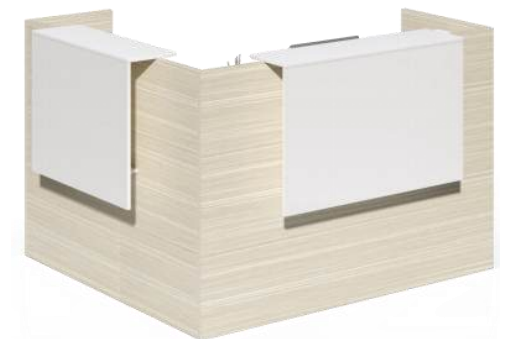

Model No.	W × D × H mm

CF-R01A	1600x720x1100
CF-R01B	1800x720x1100
CF-R01C	2000x720x1100

Model No.	W × D × H mm

CF-R01LA	1400x1500x1100
CF-R01LB	1600x1600x1100
CF-R01LC	1800x1600x1100

Model No.	W × D × H mm

CF-R02LA	1400x1500x1100
CF-R02LB	1600x1600x1100
CF-R02LC	1800x1600x1100