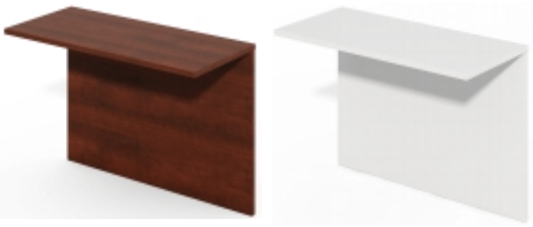

Desk Return

Drawer